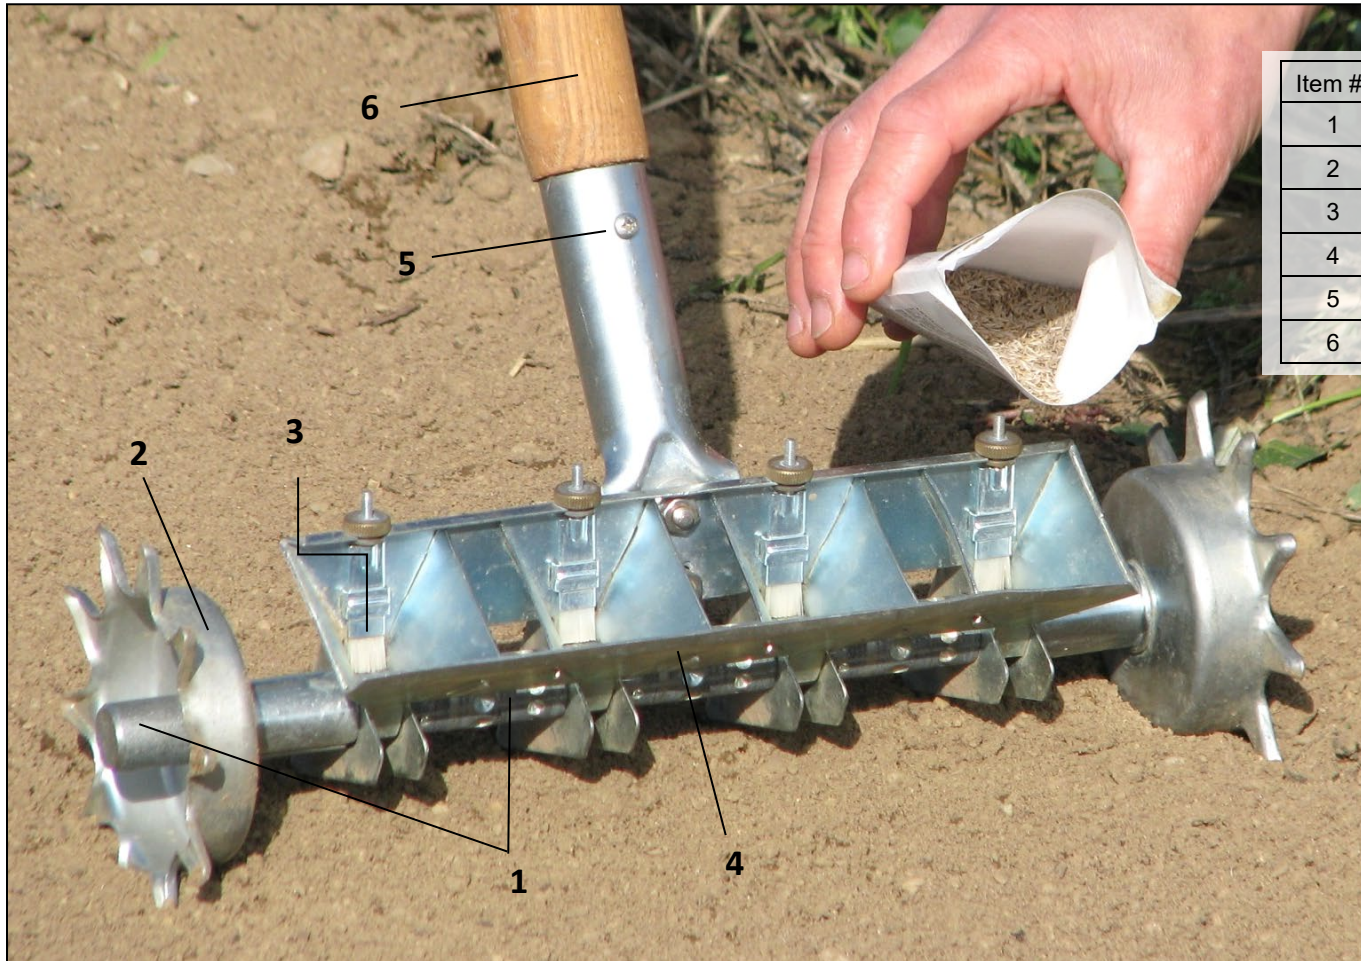

Four-Row Pinpoint Seeder #9285 • Replacement Parts

955 Benton Ave., Winslow, ME 04901 • Phone: 1-877-564-6697 • Fax: 1-800-738-6314
 Email: service@johnnyseeds.com • Web Site: Johnnyseeds.com

Item #	Part #	Part
1	9285.400	Standard Seed Shaft
2	9284.200	Wheel
3	9285.040	Brush Assembly
4	9285.700	Seeder Body (includes Ferrule)
5	NA	Set Screw
6	7840	Oiled Ashwood Handle