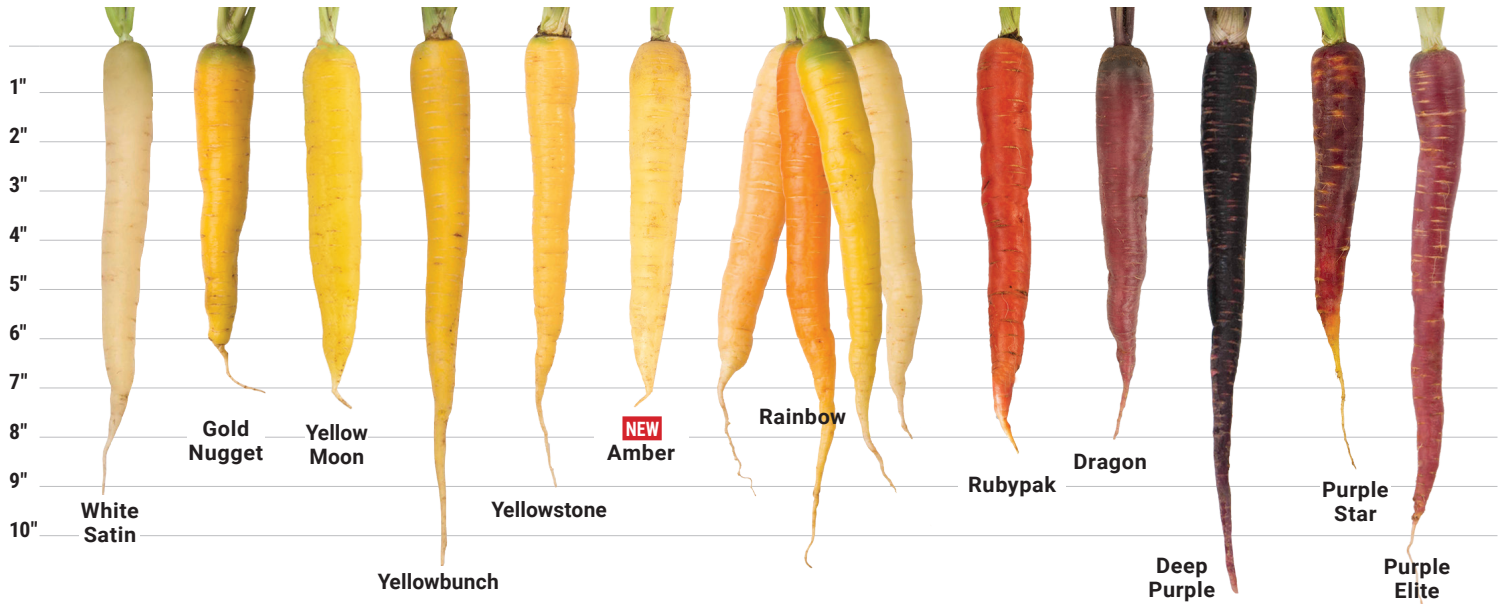

Colored Carrots Photo Comparison Chart

Dimensions and color intensity may vary significantly due to culture and environmental conditions.

Glow Stix Sunrise Mix

Glow Stix Sunrise Mix 4767 70 days.
EXCLUSIVE! Early harvests. A reliable, quick-maturing mix of pastel colors. Tested for uniform growing speed and sizes. Well suited for both early spring and summer sowing. Compact tops lend well to bunching.

Glow Stix Moonrise Mix

Glow Stix Moonrise Mix 4941 75 days.
EXCLUSIVE! Bold colors. A thoughtfully blended mix for the fall harvest slot. Well-matched maturity, size, and shape creating a beautiful display of deeper colors than Sunrise. Stronger tops for mechanical harvest and longer roots that will keep better in cold storage.