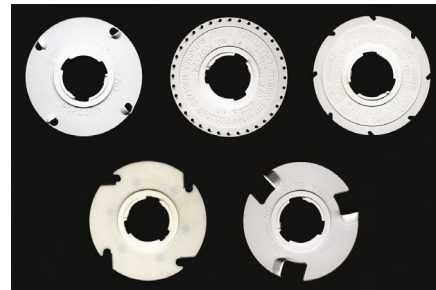

Includes six easily changeable seed plates: sweet corn, beans, peas, radish, carrot, and beet, many of which can be used for sowing other common vegetable seeds.

All items listed below may be ordered directly from Johnny's Selected Seeds.

ADDITIONAL & REPLACEMENT PARTS

9169
Set of Standard Seed Plates
 Sweet Corn, Beans, Peas, Radish, Carrot, and Beet. (Comes standard with EarthWay Seeder)
\$47.92

9171
Optional Seed Plates
 Broccoli, Cucumber, Popcorn, Lima Beans, and Light Carrot for light seeding.
\$36.21

9173
Fertilizer Attachment
\$79.87

9882
EarthWay® Handle Extension
 Allows taller individuals to use the seeder more comfortably.
\$33.01

Additional Parts & Accessories — EarthWay® Seeder

Prices in effect as of 11/15/2019; subject to change without notice.

Johnny's #	Vendor #	Description	Price
9170	1001B	EarthWay® Vegetable Seeder	\$129.00
20226	18106	Blank Seed Plate	\$8.68
20201	18101	Radish Seed Plate	\$8.68
20202	18102	Carrot Seed Plate	\$8.68
20203	18105	Beet Seed Plate	\$8.68
20204	18100	Corn Seed Plate	\$8.68
20205	18103	Bean Seed Plate	\$8.68
20206	18104	Pea Seed Plate	\$8.68
20218	18110	Cucumber Seed Plate	\$8.68
20219	18124	Lima Bean Seed Plate	\$8.68
20220	18112	Popcorn Seed Plate	\$8.68
20221	18108	Light Carrot Seed Plate	\$8.68
20222	18109	Broccoli Seed Plate	\$8.68
20214	48300	Ground Opener	\$8.08
20215	70104	Cover Chain	\$5.08
20223	60015	Ground Opener Assembly (includes ¼-20 wing nut and carriage bolt)	\$8.13
20211	12132	Wheel Bearing (each)	\$1.03
20212	23500	Axle (each)	\$4.09
20208	19109	Drive Belt, Square Rubber	\$8.68
20213	31102	5/16" -18 x 4-1/4" Bolt (each)	\$1.15
20216	33100	Hair Pin Clip	\$1.03
20207	43020	1/8" OD Washer	\$1.03