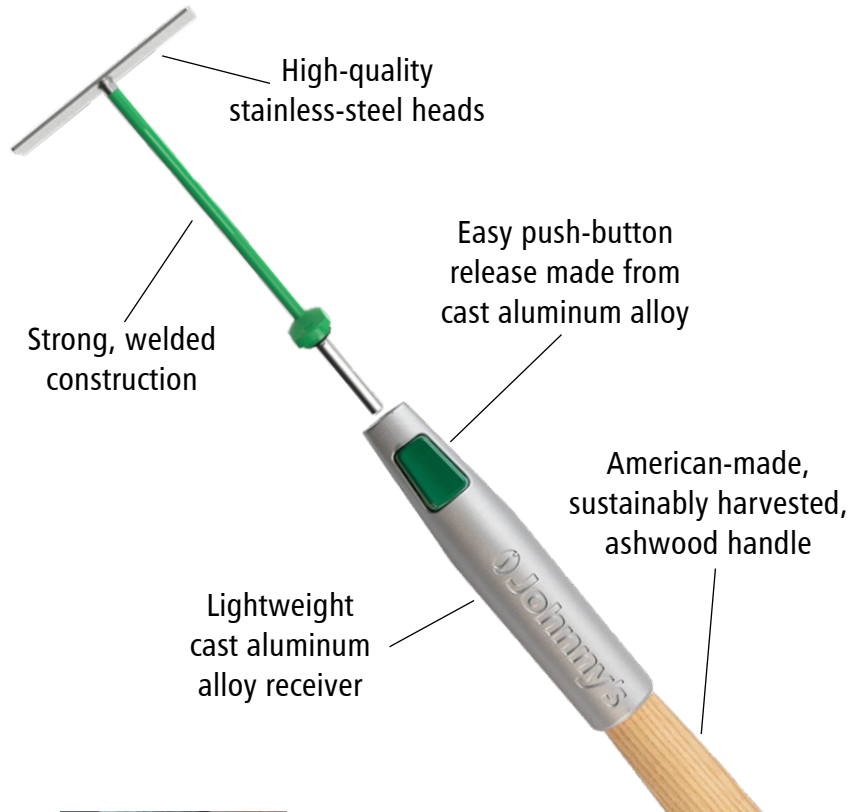

CONNECTA®

An interchangeable tool system built to last.

Finally, a tool as capable in the field as you. Built from durable, corrosion-resistant stainless steel and cast aluminum for years of use. Simple push-button release ensures you have the right cultivation heads on hand — or even better — attached to your belt. Patent pending and 100% satisfaction guaranteed.

Interchangeable hoe heads for precise, efficient cultivation.

Contour Wire hoe heads with low-profile design for cultivating right up to crop stems. Sized to cultivate between crops spaced 4" and 6" apart.

Collinear hoe heads for removing weeds from an upright, ergonomic position. Sized to cultivate between crops spaced 4" and 7" apart.

Connecta® Starter Kit #6864
Includes the Connecta® receiver, ashwood handle, 2 heads, and carrying clip. **\$89.95**
(1) Collinear 4 hoe head
(1) Contour Wire 4 hoe head