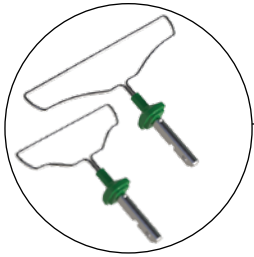

CONNECTA®

An interchangeable tool system built to last.

Finally, a tool as capable in the field as you. Built from durable, corrosion-resistant stainless steel and cast aluminum for years of use. Simple push-button release ensures you have the right cultivation heads on hand — or even better — attached to your belt. Patent pending and 100% satisfaction guaranteed.

Interchangeable hoe heads for precise, efficient cultivation.

Contour Wire hoe heads with low-profile design for cultivating right up to crop stems. Sized to cultivate between crops spaced 4" and 6" apart.

Collinear hoe heads for removing weeds from an upright, ergonomic position. Sized to cultivate between crops spaced 4" and 7" apart.

Connecta® Starter Kit #6864
Includes the Connecta® receiver, ashwood handle, 2 heads, and carrying clip. **\$89.95**
(1) Collinear 4 hoe head
(1) Contour Wire 4 hoe head

Connecta® Cultivation Kit #6786
Includes the Connecta® receiver, ashwood handle, 4 heads, and carrying clip. **\$129.00**
(2) Collinear hoe heads – 4 & 7
(2) Contour Wire hoe heads – 4 & 6

SCAN THIS CODE to learn more about Connecta®