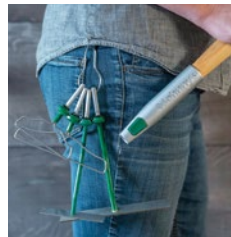

CONNECTA®

An interchangeable tool system built to last.

Finally, a tool as capable in the field as you. Built from durable, corrosion-resistant stainless steel and cast aluminum for years of use. Simple push-button release ensures you have the right cultivation heads on hand — or even better — attached to your belt. Patent pending and 100% satisfaction guaranteed.

Interchangeable hoe heads for precise, efficient cultivation.

Contour Wire hoe heads with low-profile design for cultivating right up to crop stems. Sized to cultivate between crops spaced 4" and 6" apart.

Collinear hoe heads for removing weeds from an upright, ergonomic position. Sized to cultivate between crops spaced 4" and 7" apart.

Connecta® Starter Kit #6864
Includes the Connecta® receiver, ashwood handle, 2 heads, and carrying clip. **\$89.95**
(1) Collinear 4 hoe head
(1) Contour Wire 4 hoe head

Connecta® Cultivation Kit #6786
Includes the Connecta® receiver, ashwood handle, 4 heads, and carrying clip. **\$129.00**
(2) Collinear hoe heads – 4 & 7
(2) Contour Wire hoe heads – 4 & 6

SCAN THIS CODE to learn more about Connecta®