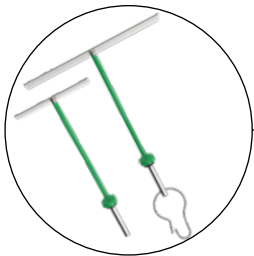

CONNECTA®

An interchangeable tool system built to last.

Finally, a tool as capable in the field as you. Built from durable, corrosion-resistant stainless steel and cast aluminum for years of use. Simple push-button release ensures you have the right cultivation heads on hand — or even better — attached to your belt. Patent pending and 100% satisfaction guaranteed.

Interchangeable hoe heads for precise, efficient cultivation.

Contour Wire hoe heads with low-profile design for cultivating right up to crop stems. Sized to cultivate between crops spaced 4" and 6" apart.

Collinear hoe heads for removing weeds from an upright, ergonomic position. Sized to cultivate between crops spaced 4" and 7" apart.

Connecta® Starter Kit #6864
Includes the Connecta® receiver, ashwood handle, 2 heads, and carrying clip. **\$89.95**
(1) Collinear 4 hoe head
(1) Contour Wire 4 hoe head

Connecta® Cultivation Kit #6786
Includes the Connecta® receiver, ashwood handle, 4 heads, and carrying clip. **\$129.00**
(2) Collinear hoe heads – 4 & 7
(2) Contour Wire hoe heads – 4 & 6

SCAN THIS CODE to learn more about Connecta®