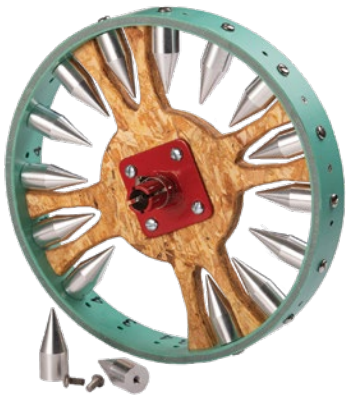

INFINITE ROLLING DIBBLERS COMPARISON CHART

Completely adjustable for many different crop types. Wheels clamp securely in any position on the same axle for almost infinite adjustment up to the maximum width, including offset planting. Minimum spacing 2.75" between rows. Add as many wheels as you need. Frames and wheels ordered separately, below. See chart for possible spacings for each frame.

Part #	Frame Width (approx.)	Number of Wheels Needed for Desired Row Spacing								
		6"	8"	10"	12"	18"	24"	32"	36"	
7775	29"	5	4	3	3	2	*2	n/a	n/a	
7776	37"	6	5	4	3	2	2	*2	n/a	
7777	41"	7	5	4	4	3	2	2	*2	

* Maximum outside wheel spacing for each model.

Dibble Wheel 7779

Required for use of the Infinite Rolling Dibblers. Order as many wheels as you need to achieve the correct between or inter-row spacing with the Infinite Rolling Dibblers. See main parts in the chart below to determine how many wheels to order to meet your spacing requirements. Single wheel. Includes 16 detachable dibbles.