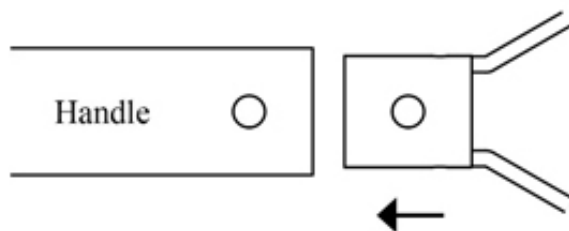

955 Benton Ave., Winslow, ME 04901 • Phone: 1-877-564-6697 • Fax: 1-800-738-6314
Email: service@johnnyseeds.com • Web Site: Johnnyseeds.com

Installing of Wire

1. Remove screw + nut.

2. Pull plug out.

3. Cut tie wrap.

4. Insert wire ends into plug hole where arrow shows.

5. Insert plug into handle.

6. Insert screw and nut.

7. Enjoy your new tool!