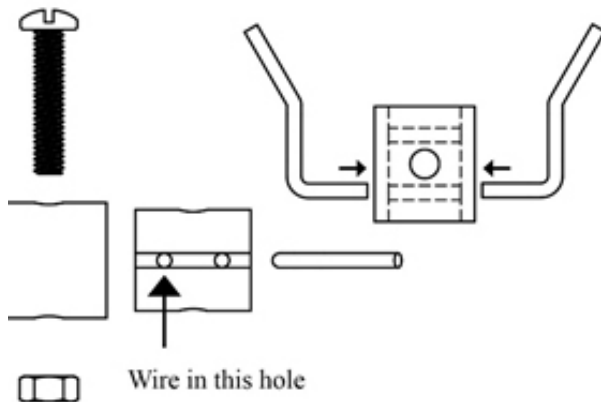

955 Benton Ave., Winslow, ME 04901 • Phone: 1-877-564-6697 • Fax: 1-800-738-6314
Email: service@johnnyseeds.com • Web Site: Johnnyseeds.com

Installing of Wire

1. Remove screw + nut.

2. Pull plug out.

3. Cut tie wrap.

4. Insert wire ends into plug hole where arrow shows.

5. Insert plug into handle.

6. Insert screw and nut.

7. Enjoy your new tool!