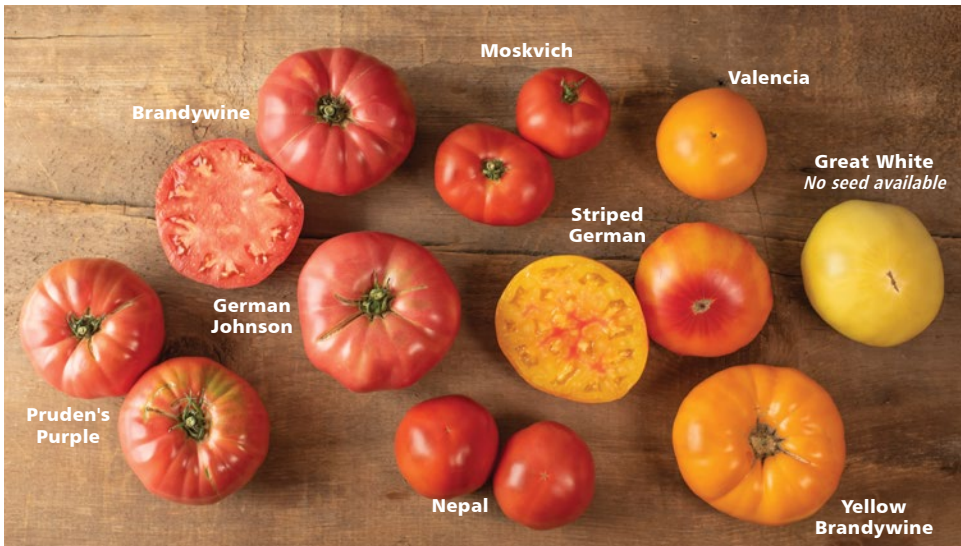

HEIRLOOM TOMATO COMPARISON CHART

Heirloom Tomato Collection 3229G
EXCLUSIVE! Our favorite heirlooms in one collection. Includes Brandywine, Striped German, Cherokee Purple, and Amish Paste. Varieties are subject to change depending on availability. One packet (40 seeds) of each. Varies. **OG** 

	Part #	Variety	Days	Size	Texture
Red	756	Moskvich	60	4-6 oz.	Meaty
	748	Nepal	78	10-12 oz.	Meaty
Pink	3815G OG	German Johnson	75	8-16 oz.	Smooth
	2845	Brandywine	78	1 lb.	Smooth
	712	Pruden's Purple	67	1 lb.	Smooth
Black	3763G OG	Carbon	76	10-14 oz.	Meaty
	753G OG	Cherokee Purple	72	8-12 oz.	Meaty
	3814G OG	Black Krim	80	8-16 oz.	Smooth
	2971G OG	Black Prince	74	3-5 oz.	Smooth
	2795G OG	Japanese Black Trifele	74	4-6 oz.	Rich
Orange & Yellow	716	Great White <i>Sorry, no seed available.</i>	75	12+ oz.	Meaty
	749	Valencia	76	8-10 oz.	Meaty
	714	Yellow Brandywine	78	12+ oz.	Smooth
	2372	Striped German	78	12+ oz.	Smooth
Green	821G OG	Cherokee Green	72	8+ oz.	Meaty
Paste	3817G OG	Amish Paste	85	8-12 oz.	Meaty
	3412G OG	Blue Beech	82	8-10 oz.	Meaty
	4180	Cipolla's Pride	82	10-16 oz.	Dry
	3405G OG	San Marzano	78	4-6 oz.	Dry