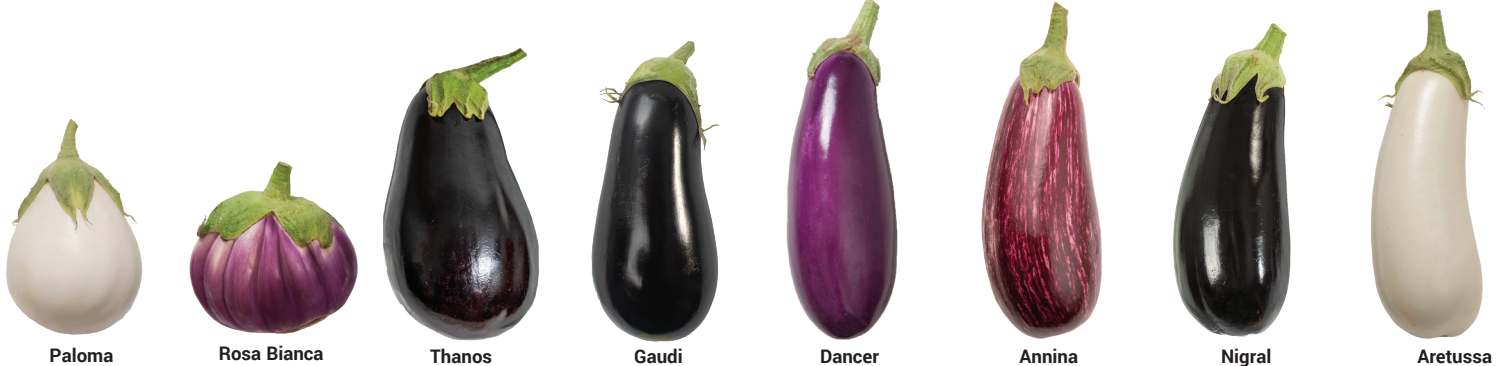

Paloma

Rosa Bianca

Thanos

Gaudi

Dancer

Annina

Nigral

Aretussa