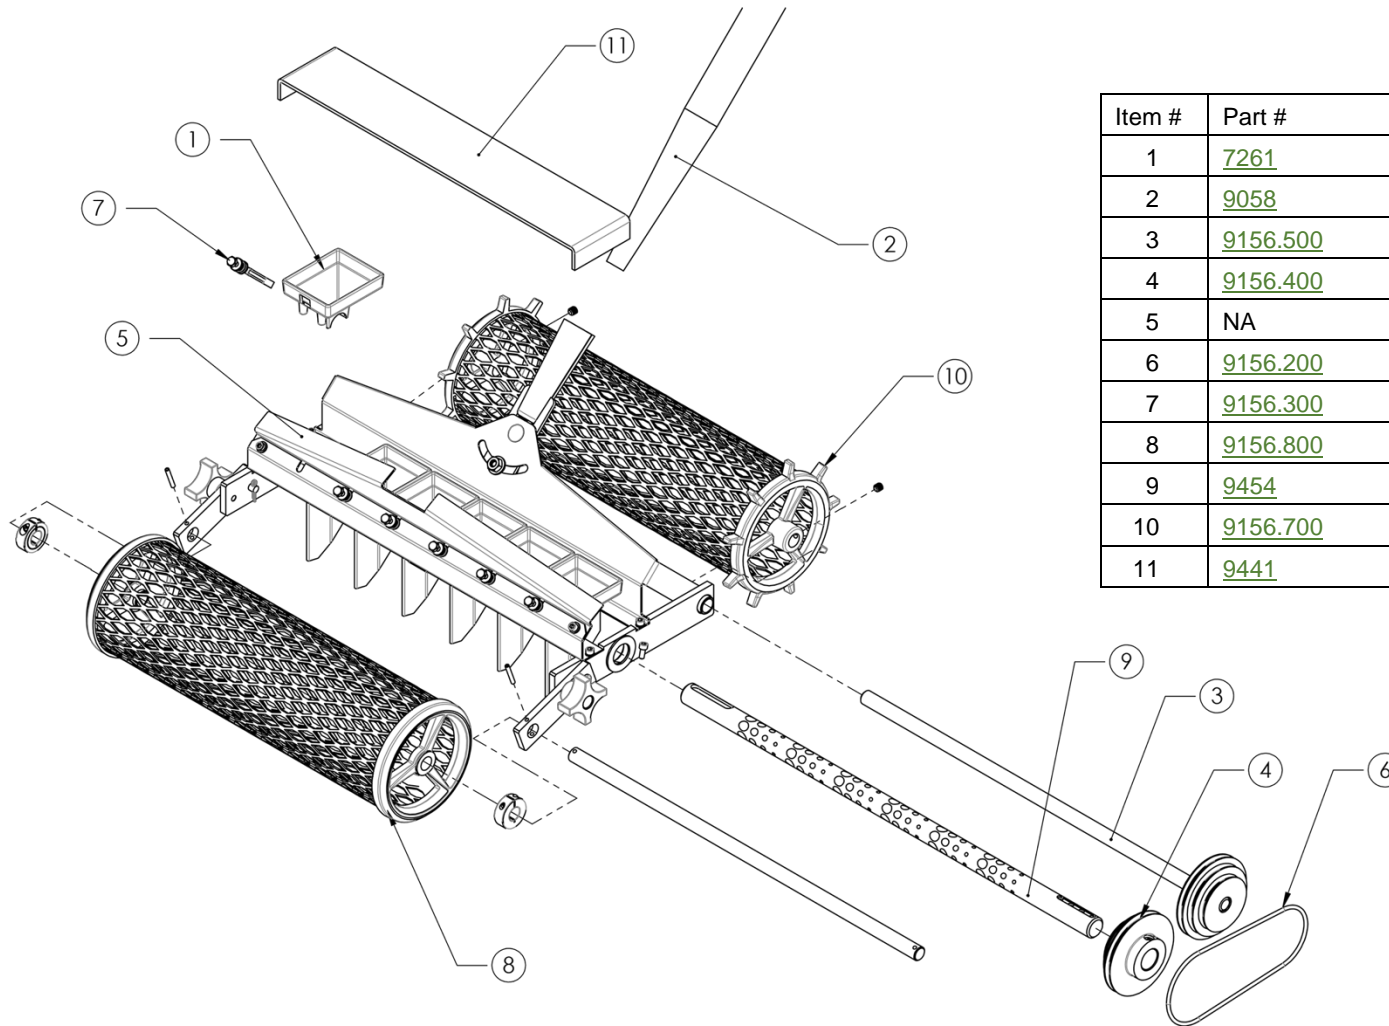

Six-Row Seeder, Second Edition #6758 • Replacement Parts

955 Benton Ave., Winslow, ME 04901 • Phone: 1-877-564-6697 • Fax: 1-800-738-6314
 Email: service@johnnyseeds.com • Web Site: Johnnyseeds.com

Item #	Part #	Part
1	7261	Seed Hopper
2	9058	Wooden Handle
3	9156.500	Rear Pulley and Spindle
4	9156.400	Seed Shaft Pulley
5	NA	Seed Funnel
6	9156.200	Replacement Belt
7	9156.300	Brush Assembly
8	9156.800	Front Wheel
9	9454	Extended Range Shaft
10	9156.700	Rear Drive Wheel
11	9441	Hopper Cover