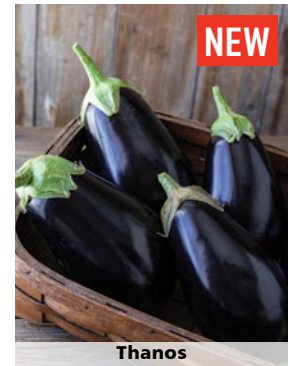

Petch Siam

Calliope

Barbarella

E-Tender

NEW

Type	Part #	Variety	Days	Color	Shape	Size	Spineless
Asian	4413	Asian Delite	60	Light Purple	Long	8-10"	No
	2433	Calliope	64	Striped	Round	3-4"	Yes
	5156	NEW E-Tender	65	Dark Purple	Bell	3-4"	No
	2117	Kermit	60	Green/White	Round	1 1/2-2" dia.	Yes
	354	Orient Express	58	Dark Purple/Black	Long	8-10"	No
	2117X	Petch Siam	62	Green/White	Round	2" dia.	Yes
	5087	NEW Summer Emerald	65	Bright Green	Long	8-10"	No
	4755	Turkish Delight	60	Black	Long	8-10"	Yes
Italian	4134G	CG Annina	65	Light Purple/White Striped	Teardrop	7-8"	Yes
	3759	Aretussa	60	White	Teardrop, Elongated	6-8"	Yes
	2558	Barbarella	65	Dark Purple/Black	Round	4-5"	No
	2820	Dancer	65	Light Purple/Pink	Teardrop, Elongated	7-8"	No
	2829	Galine	65	Dark Purple/Black	Teardrop	6-7"	No
	4657G	CG Gaudi	65	Black	Teardrop	6-8"	Yes
	4454	Nigral	65	Dark Purple/Black	Teardrop	7-8"	Yes
	3370	Paloma	65	White	Round	5-7"	No
	2605G	CG Rosa Bianca	73	Light Purple/Pink	Round	4-6"	No
	5131	NEW Thanos	65	Black	Bell	6-7"	Yes
Mini	2575G	CG Traviata	70	Dark Purple/Black	Teardrop	5 1/2-6 1/2"	Yes
	2260	Fairy Tale	65	Light Purple/White Striped	Long	2-4"	No
	241	Gretel	55	White	Long	3-4"	No
	240	Hansel	55	Dark Purple/Black	Long	3-4"	No
	3747	Patio Baby	50	Dark Purple/Black	Oblong	2-3"	Yes

Summer Emerald

NEW

Thanos

NEW

Paloma

Rosa Bianca

Thanos

NEW