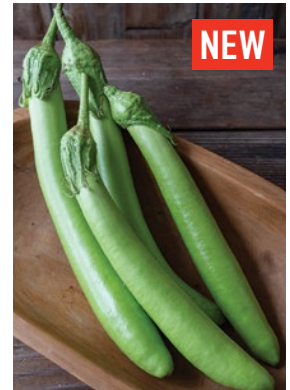

Petch Siam

Calliope

Barbarella

E-Tender

NEW

Type	Part #	Variety	Days	Color	Shape	Size	Spineless
Asian	4413	Asian Delite	60	Light Purple	Long	8-10"	No
	2433	Calliope	64	Striped	Round	3-4"	Yes
	5156	NEW E-Tender	65	Dark Purple	Bell	3-4"	No
	2117	Kermit	60	Green/White	Round	1 1/2-2" dia.	Yes
	354	Orient Express	58	Dark Purple/Black	Long	8-10"	No
	2117X	Petch Siam	62	Green/White	Round	2" dia.	Yes
	5087	NEW Summer Emerald	65	Bright Green	Long	8-10"	No
	4755	Turkish Delight	60	Black	Long	8-10"	Yes
Italian	4134G	CG Annina	65	Light Purple/White Striped	Teardrop	7-8"	Yes
	3759	Aretussa	60	White	Teardrop, Elongated	6-8"	Yes
	2558	Barbarella	65	Dark Purple/Black	Round	4-5"	No
	2820	Dancer	65	Light Purple/Pink	Teardrop, Elongated	7-8"	No
	2829	Galine	65	Dark Purple/Black	Teardrop	6-7"	No
	4657G	CG Gaudi	65	Black	Teardrop	6-8"	Yes
	4454	Nigral	65	Dark Purple/Black	Teardrop	7-8"	Yes
	3370	Paloma	65	White	Round	5-7"	No
	2605G	CG Rosa Bianca	73	Light Purple/Pink	Round	4-6"	No
	5131	NEW Thanos	65	Black	Bell	6-7"	Yes
Mini	2575G	CG Traviata	70	Dark Purple/Black	Teardrop	5 1/2-6 1/2"	Yes
	2260	Fairy Tale	65	Light Purple/White Striped	Long	2-4"	No
	241	Gretel	55	White	Long	3-4"	No
	240	Hansel	55	Dark Purple/Black	Long	3-4"	No
	3747	Patio Baby	50	Dark Purple/Black	Oblong	2-3"	Yes

Summer Emerald

NEW

Thanos

NEW

Paloma

Rosa Bianca

Thanos

NEW