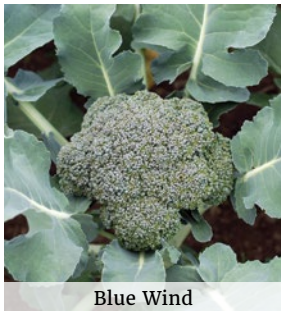

Broccoli Planting Program/Comparison Chart

Blue Wind

Amadeus

Green Magic

Gypsy

Monflor

Broccoli Planting Program

Part #	Variety	Days	Heat Tolerance	Cold Tolerance	Transplanting/Harvesting			
					Cool/Spring	Warm/Summer	Cool/Fall	Cold/Winter
Hybrid								
2812	Blue Wind	49	Average	Average	█	█		
2643	Amadeus	56	Good	Average	█	█		
2813	Green Magic	57	Very Good	Average	█	█		
2413	Gypsy	58	Good	Average	█	█		
4378	NEW Monflor	53	Average	Good	█	█	█	
2511	Bay Meadows	60	Good	Average	█	█	█	
2815G OG	Belstar	66	Average	Good	█	█	█	
2696	Diplomat	68	Average	Good	█	█	█	
3041	Imperial	71	Excellent	Average	█	█	█	
139	Arcadia	63	Poor	Excellent		█	█	█
151	Marathon	68	Poor	Good		█	█	█
Open-Pollinated								
148 OG	De Cicco	48	Average	Average	█	█	█	